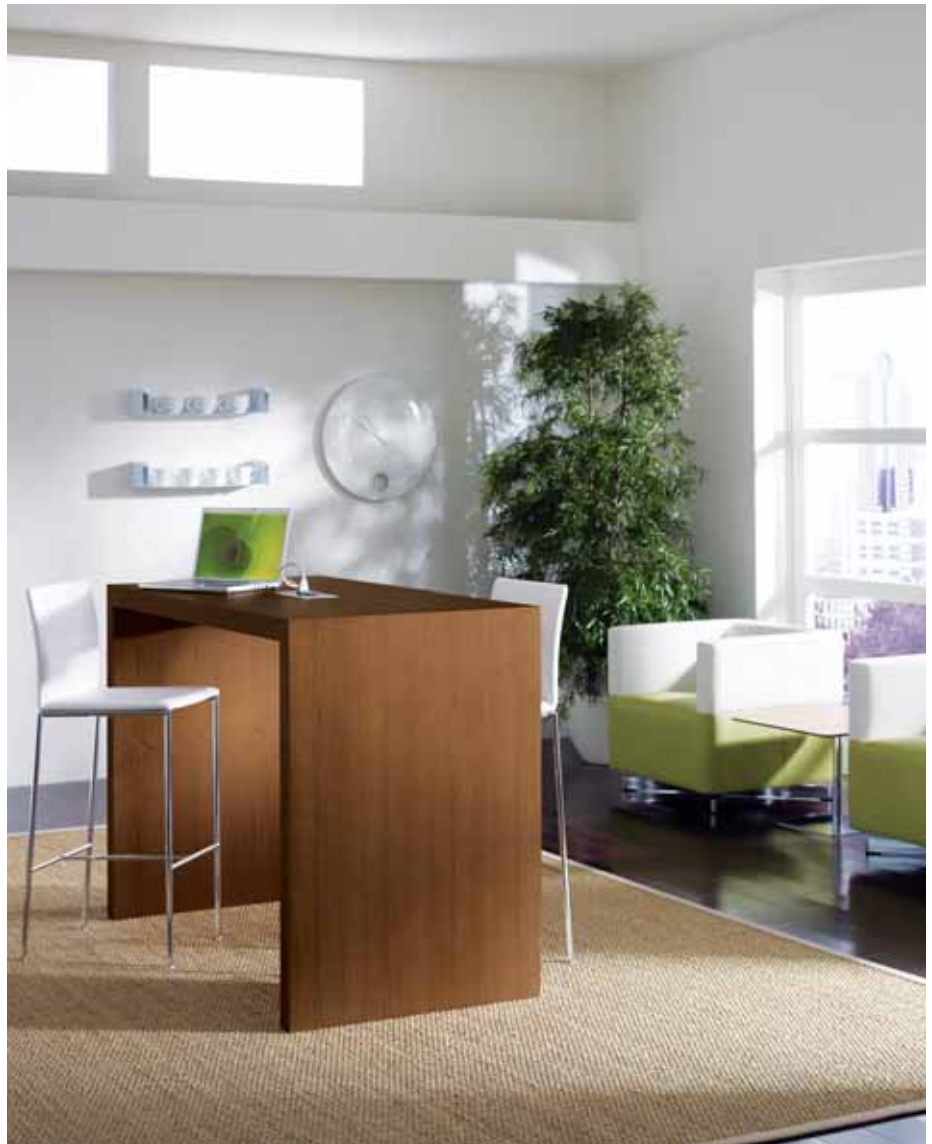

PRAT...add power or data

All tables may be ordered with optional power or power/data unit. There is a metal channel under the table to manage the wires. The power plug feeds out of the side leg to plug into a floor monument.

top photo: PR-7059-WW 59" Stand-up Table / 9000 Walnut with PR-70PP Double Plug Unit, shown with MilanoLight Bar Stools and Meo Lounge Series

PRAT...clean lines with broad market appeal

Davis offers a standard solution to the dilemma of the custom Parson table with the PRAT Table Series. This table has a broad range of functions...from elegant restaurants to wi-fi cafés. The mitered joints and excellent craftsmanship sets this table apart from the typical offerings.

Three standard size tables are available at 42" high, 29" deep with lengths at 59", 89" or 119". There are five standard veneers - beech, maple, oak, walnut, and zebrano. Solid and wood grain laminates are also offered on these tables. Customs are available upon request.

shown: three - PR-7089-ZZ 89" Stand-up Tables / 3302 Grey Zebrano, shown with MilanoLight Bar Stools

For more information on the PRAT Table Series please visit our website.

DAVIS®

Davis Furniture Industries, Inc.