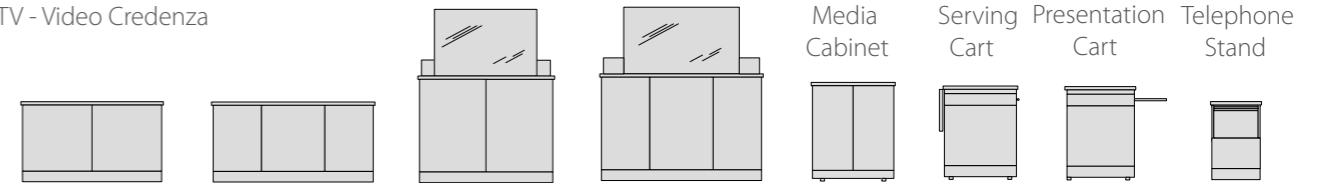

Storage & Presentation

Buffet Credenza

Electronic Storage Credenza

Storage Credenza

File Credenza

TV - Video Credenza

Lectern

Visual Board

Adjustable Height Lectern

Electronic Floor Mobile Lectern

45.5"W x 30"D x 38.75"/50.75"H

32"W x 25"D x 48"H

Floor Mobile Lectern

Table Top Lectern

25"W x 19"D x 48"H
32"W x 23"D x 48"H

25"W x 19"D x 48"H
32"W x 23"D x 48"H